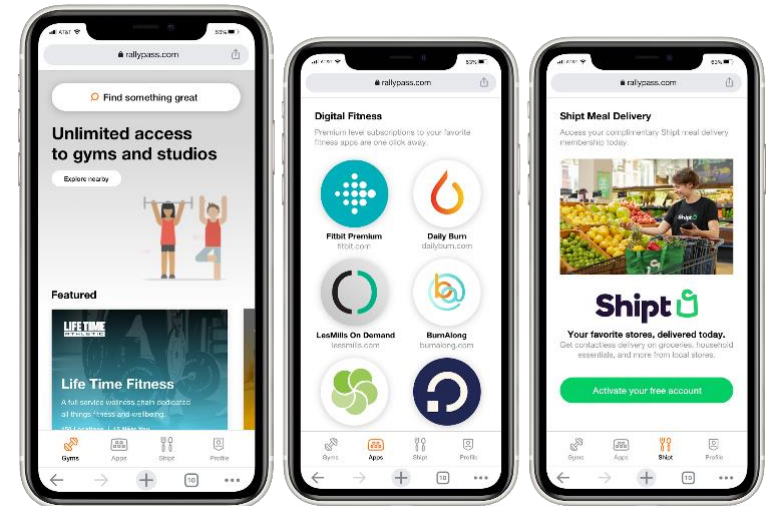

Access to consumer fitness

15,000+ core and premium locations

Grocery/Essentials delivery

Annual Shipt membership

Digital Fitness Partners

40,000+ exercise classes

Member flexibility

Monthly option to upgrade or downgrade selection

One Pass

Commercial membership options

Digital	Classic	Standard	Premium	Elite
<p>\$10 per month \$10 enrollment fee</p>	<p>\$29 per month \$29 enrollment fee</p>	<p>\$64 per month \$29 enrollment fee</p>	<p>\$99 per month \$29 enrollment fee</p>	<p>\$144 per month \$29 enrollment fee</p>
<ul style="list-style-type: none"> • 32,000 classes • On-demand classes • Live streaming classes • Customizable workout builders • Ability to upgrade to higher tier level monthly • Cancel within 30 days 	<ul style="list-style-type: none"> • Includes digital tier • 10,000 gym locations • Multi-location access • Grocery and household essentials delivery • Ability to upgrade to higher level tier monthly • Cancel within 30 days 	<ul style="list-style-type: none"> • Includes digital tier • 11,500 gym locations and premium locations • Multi-location access • Grocery and household essentials delivery • Ability to upgrade to higher level tier monthly • Cancel within 30 days 	<ul style="list-style-type: none"> • Includes digital tier • 13,500 gym locations and premium locations • Multi-location access • Grocery and household essentials delivery • Ability to upgrade to higher level tier monthly • Cancel within 30 days 	<ul style="list-style-type: none"> • Includes digital tier • 15,000 gym locations and premium locations • Multi-location access • Grocery and household essentials delivery • Cancel within 30 days